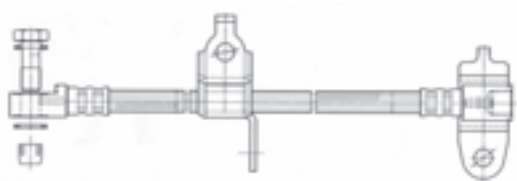

172905J

mm **A** **B**
435 M 10X1 F 10X1

VOLVO C30, C70 (II), S40 (II), V50

172900J

mm **A** **B**
478 Ø 10 F 12X1

FORD TRANSIT VI (00-06)