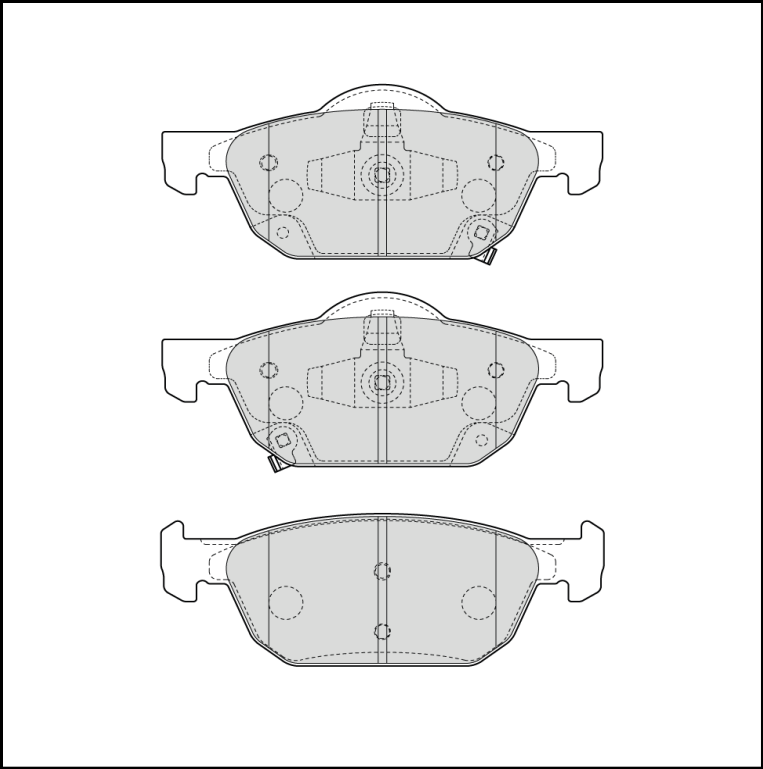

PART NUMBER

573670J

WVA	25804 / 25805 / 25806
LENGTH [mm]	156,1 / 155,2
WIDTH [mm]	63,6 / 55,6
THICKNESS [mm]	17,3
FMSI	N/A

BRAKE SYSTEM	ATE
EAN-13 BARCODE	4044197964208
WEIGHT [kg]	1,82
BOX DIMENSIONS [mm]	206x122x78
ECE R90 APPROVAL	E11 90R 02A0956/32803

COMMENTS