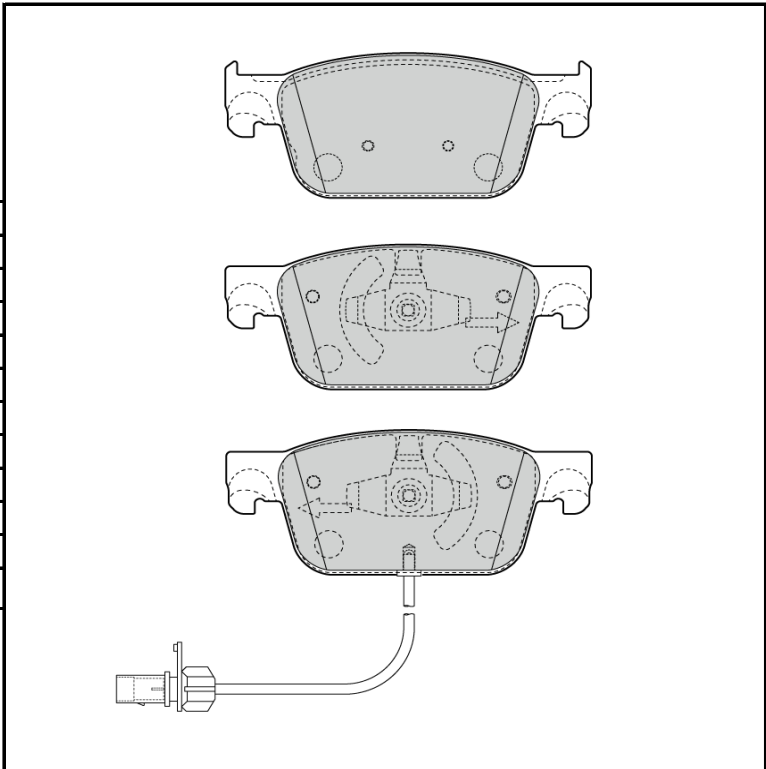

PART NUMBER

573675J

WVA	22383 / 22384 / 22385
LENGTH [mm]	115,2
WIDTH [mm]	64,1
THICKNESS [mm]	17,1
FMSI	N/A

BRAKE SYSTEM	ATE
EAN-13 BARCODE	4044197964246
WEIGHT [kg]	1,89
BOX DIMENSIONS [mm]	206x122x78
ECE R90 APPROVAL	E11 90R 02A0954/34194

COMMENTS