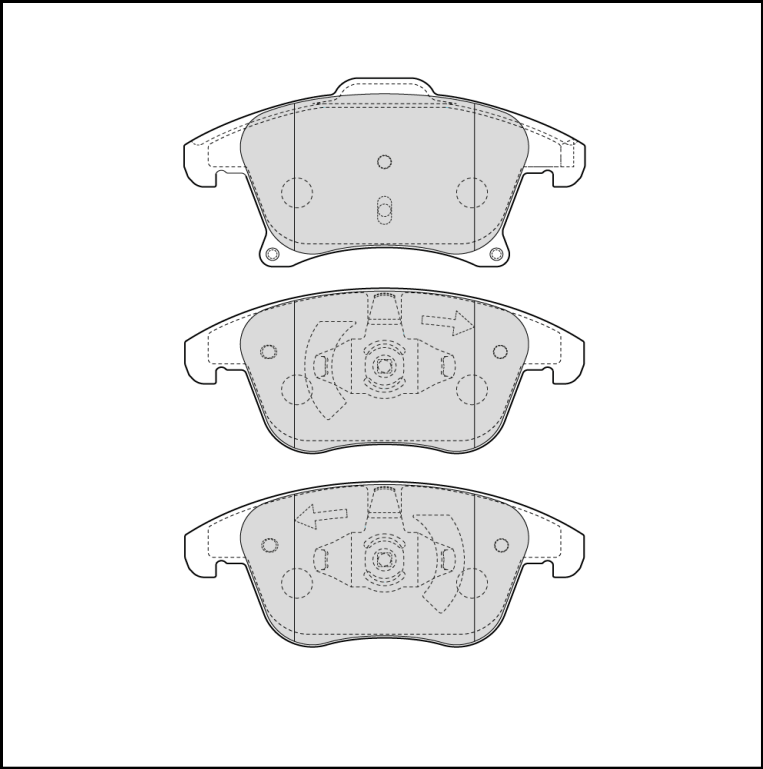

PART NUMBER
573674J

WVA	24153
LENGTH [mm]	156
WIDTH [mm]	76
THICKNESS [mm]	19,5
FMSI	N/A

BRAKE SYSTEM	ATE
EAN-13 BARCODE	4044197964239
WEIGHT [kg]	2,35
BOX DIMENSIONS [mm]	206x122x78
ECE R90 APPROVAL	E11 90R 02A0954/31727

COMMENTS